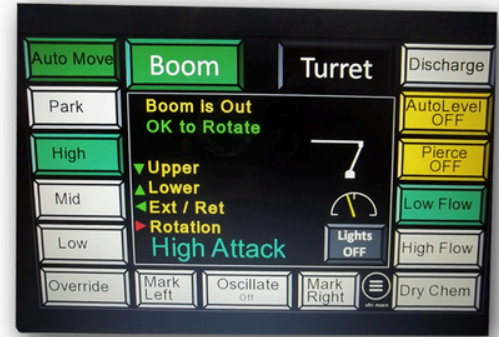

877.912.9991

ATTACKMASTER 3,4

Global ARFF Services is proud to offer the **Attackmaster 3** and **4**, Elevated Waterway Control Systems. This innovative system is built with parts that will not become obsolete for at least 10 years, and installation is simple leaving the working, reliable parts of your system unchanged. The change over is very easy, resulting in a quick learn time for operators. The operation of the nozzle and the discharge system are unchanged.

Attackmaster 4 has all the features of the Attackmaster 3 plus it uses single joystick technology and computerized touch screen controls.

Attackmaster 3

Attackmaster 4 Touchscreen

ACT II™

Attackmaster Camera Technology Thermal Imaging System uses FLIR System Inc., PathfinderIR II. PathfinderIR II is a powerful thermal night vision camera with animal and pedestrian detection that lets you see clearly in total darkness, regardless of the vehicle you're driving or the road your on. There are over 50,000 in-field, in use with proven reliability.